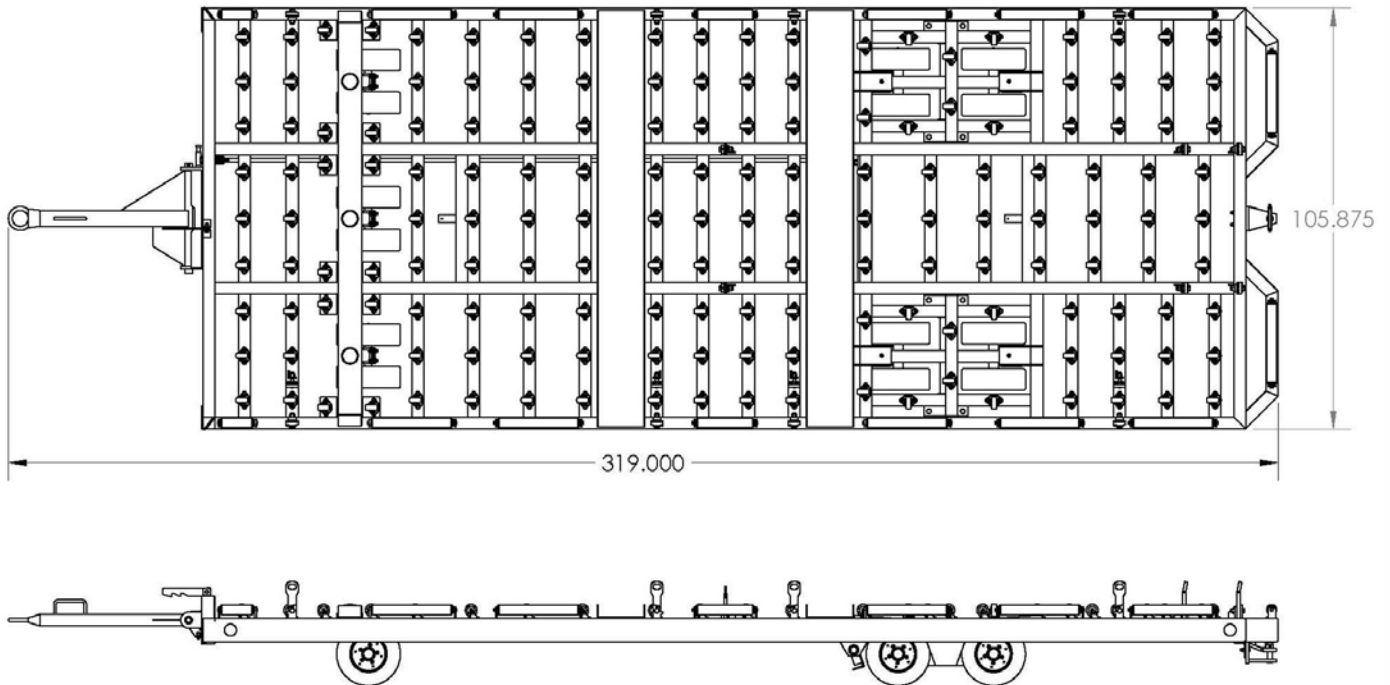

15F2925

20' Pallet Trailer

Building Quality Ground Support Products Since 1961

- Cargo Capacity 30,000 lbs.
- Pallet capacity — (2) 96" x 125" or (1) 96" x 240"
- Triple front caster wheels
- (4) sets of dual rear wheel on tandem axels
- Towbar actuated rear brakes
- Grip strut walkways from side-to-side
- Stops are manual actuated and spring loaded
- Heavy duty rear hitch
- Side or End load
- 2.5" lead on rollers
- 400 x 8.00 x 3.75 solid rubber tires

CLYDE

Clyde Machines
P.O. Box 194
1150 Hwy 55 N.
Glenwood, MN 56334 USA
(320) 634-4504
(320) 634-4506 Fax

www.clydemachines.com

15F2925

20' Pallet Trailer

Shipping Information

- Empty Weight: 4800 lbs.
- Dimensions:
 - Overall Length — 319" (Towing pole down)
 - Overall Length — 283" (Towing pole up)
 - Overall Width — 106"
 - Bed Length — 250"
 - Bed Width — 100"
 - Height — 24"