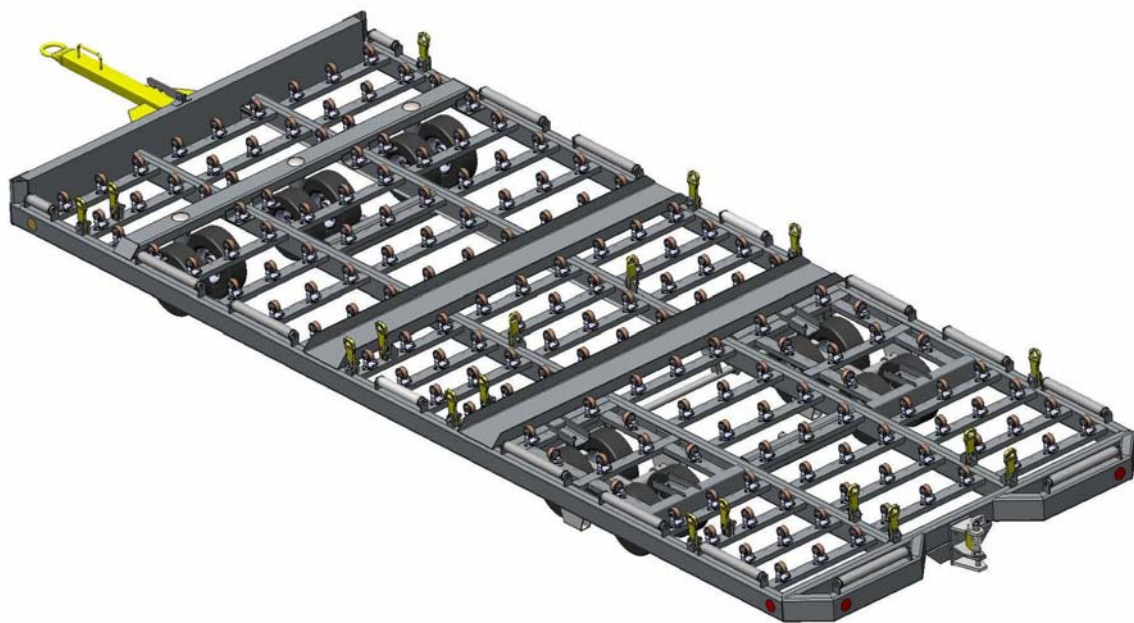

15F2925

20' Pallet Trailer

Building Quality Ground Support Products Since 1961

- Cargo Capacity 30,000 lbs.
- Pallet capacity — (2) 96" x 125" or (1) 96" x 240"
- Triple front caster wheels
- (4) sets of dual rear wheel on tandem axels
- Towbar actuated rear brakes
- Grip strut walkways from side-to-side
- Stops are manual actuated and spring loaded
- Heavy duty rear hitch
- Side or End load
- 2.5" lead on rollers
- 400 x 8.00 x 3.75 solid rubber tires

CLYDE

Clyde Machines
P.O. Box 194
1150 Hwy 55 N.
Glenwood, MN 56334 USA
(320) 634-4504
(320) 634-4506 Fax

www.clydemachines.com

15F2925

20' Pallet Trailer

Shipping Information

- Empty Weight: 4800 lbs.
- Dimensions:
 - Overall Length — 319" (Towing pole down)
 - Overall Length — 283" (Towing pole up)
 - Overall Width — 106"
 - Bed Length — 250"
 - Bed Width — 100"
 - Height — 24"